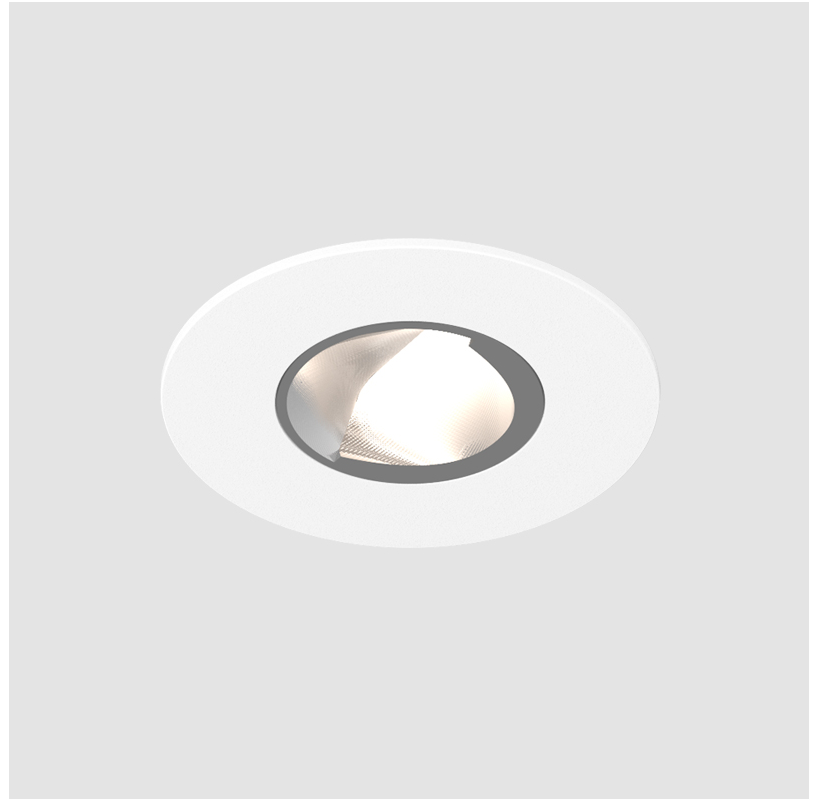

GENERAL

Series: Oiko Pro Round
Subseries: Oiko Pro Wallwash
Partner: Prolicht
Division: Architectural
Installation: Recessed
Product Type: Wallwash
Mounting Location: Ceiling
Light Distribution: Wallwash

PHYSICAL

Aperture Sizes - Downlights: 1"
Shape: Round
Diameter (mm): 75
Diameter (in): 2 ¹⁵/₁₆
Height (mm): 54
Height (in): 2 ¹/₈
Ceiling Thickness (mm): 1 - 25
Ceiling Thickness (in): 1/16 - 1 3/16
Min. Recessing Depth (mm): 60
Min. Recessing Depth (in): 2 ³/₈
Fixture Finish: SSR / BKV / CWI / CRY / HAB / UFT / ITA / RUA / FTG / MYG / LOD / PUS / FRO / FUP / KIA / POP / BLS / SPG / MEY / GOH / CHC / COM / ABZ / JAG / OBR / MOS / ROR
Fixture Material: Aluminum Die Cast
Cut-out Measurements: 68mm / 2 11/16" Diameter

ELECTRICAL

Lamp Type: LED (Zhaga Standard)
Input Wattage (W): 14
Total Output Wattage (W): 12.7
Dimming: Dali Dimming / Matter
Driver Included: No
Driver Location: Recessed Housing
Driver Type: Constant Current - Universal (120Vac only for DALI driver)
Driver Class: Class 2
Input Voltage (V): 120 - 277
Constant Current (MA): 700

LED

Color Temperature (°K): 2700-6500 Tunable White
Max. Delivered Lumen (lm): 1159
Nominal Lumen (lm): 1460
CRI: >90 CRI
Lamp Life (hrs): 50000
Special LEDs offerings: Tunable White

OPTICAL

Adjustability: Fixed

RATINGS AND CERTIFICATIONS

Certified By: Certified for North American Standards
IP rating: IP54