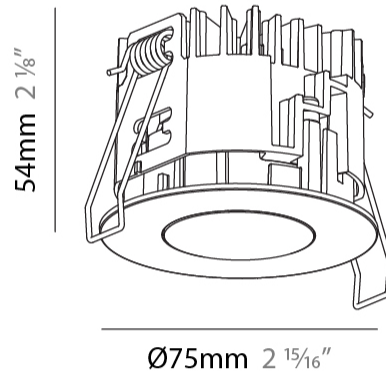

GENERAL

Series: Oiko Pro Round
Subseries: Oiko Pro Wallwash
Partner: Prolicht
Division: Architectural
Installation: Recessed
Product Type: Wallwash
Mounting Location: Ceiling
Light Distribution: Wallwash

PHYSICAL

Aperture Sizes - Downlights: 1"
Shape: Round
Diameter (mm): 75
Diameter (in): 2 ¹⁵/₁₆
Height (mm): 54
Height (in): 2 ¹/₈
Ceiling Thickness (mm): 1 - 25
Ceiling Thickness (in): 1/16 - 1 3/16
Min. Recessing Depth (mm): 60
Min. Recessing Depth (in): 2 ³/₈
Fixture Finish: SSR / BKV / CWI / CRY / HAB / UFT / ITA / RUA / FTG / MYG / LOD / PUS / FRO / FUP / KIA / POP / BLS / SPG / MEY / GOH / CHC / COM / ABZ / JAG / OBR / MOS / ROR
Fixture Material: Aluminum Die Cast
Cut-out Measurements: 68mm / 2 11/16" Diameter

ELECTRICAL

Lamp Type: LED (Zhaga Standard)
Input Wattage (W): 14
Total Output Wattage (W): 12.7
Dimming: Dali Dimming / Matter
Driver Included: No
Driver Location: Recessed Housing
Driver Type: Constant Current - Universal (120Vac only for DALI driver)
Driver Class: Class 2
Input Voltage (V): 120 - 277
Constant Current (MA): 700

LED

Color Temperature (°K): 2700-6500 Tunable White
Max. Delivered Lumen (lm): 1159
Nominal Lumen (lm): 1460
CRI: >90 CRI
Lamp Life (hrs): 50000
Special LEDs offerings: Tunable White

OPTICAL

Adjustability: Fixed

RATINGS AND CERTIFICATIONS

Certified By: Certified for North American Standards
IP rating: IP54