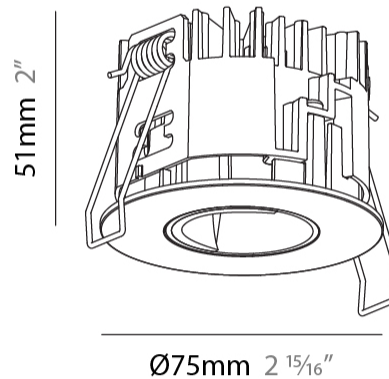

GENERAL

Series: Oiko Pro Round
Subseries: Oiko Pro Wallwash
Partner: Prolicht
Division: Architectural
Installation: Recessed
Product Type: Wallwash
Mounting Location: Ceiling
Light Distribution: Wallwash

PHYSICAL

Aperture Sizes - Downlights: 1"
Shape: Round
Diameter (mm): 75
Diameter (in): 2 ¹⁵/₁₆
Height (mm): 51
Height (in): 2
Ceiling Thickness (mm): 1 - 25
Ceiling Thickness (in): 1/16 - 1 3/16
Min. Recessing Depth (mm): 55
Min. Recessing Depth (in): 2 ³/₁₆
Diffuser: Lens Pack - Spread Lens / Linear Spread Lens / Honeycomb Louver
Fixture Finish: SSR / BKV / CWI / CRY / HAB / UFT / ITA / RUA / FTG / MYG / LOD / PUS / FRO / FUP / KIA / POP / BLS / SPG / MEY / GOH / CHC / COM / ABZ / JAG / OBR / MOS / ROR
Fixture Material: Aluminum Die Cast
Cut-out Measurements: 68mm / 2 11/16" Diameter

ELECTRICAL

Lamp Type: LED (Zhaga Standard)
Input Wattage (W): 14
Total Output Wattage (W): 12.7
Dimming: Dali Dimming / Matter
Driver Included: No
Driver Location: Recessed Housing
Driver Type: Constant Current - Universal (120Vac only for DALI driver)
Driver Class: Class 2
Input Voltage (V): 120 - 277
Constant Current (MA): 700

LED

Color Temperature (°K): 2700-6500 Tunable White
Max. Delivered Lumen (lm): 1216
Nominal Lumen (lm): 1460
CRI: >90 CRI
Lamp Life (hrs): 50000
Special LEDs offerings: Tunable White

OPTICAL

Adjustability: Fixed

RATINGS AND CERTIFICATIONS

Certified By: Certified for North American Standards
IP rating: IP20